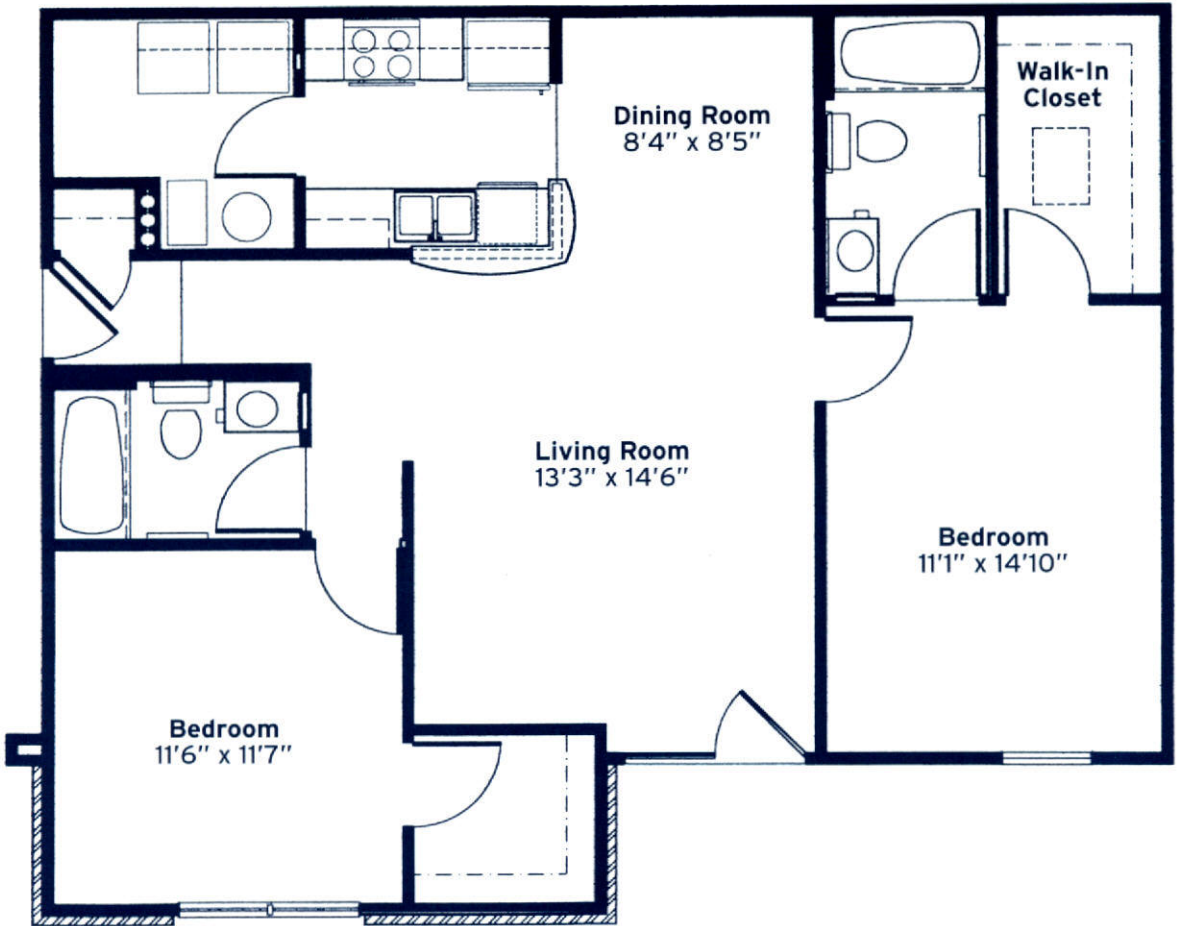

THE CIMARRON

TWO BEDROOM GARDEN
1018 SQ. FT.

The Reserve
at Channingway (937) 878-7799

Dimensions are approximate and may vary.